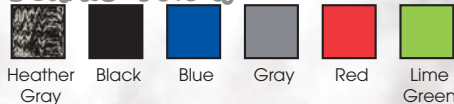

Beanie Colors

Please order FOB CT items from Primeline
Please order FOB SC items from Jetline